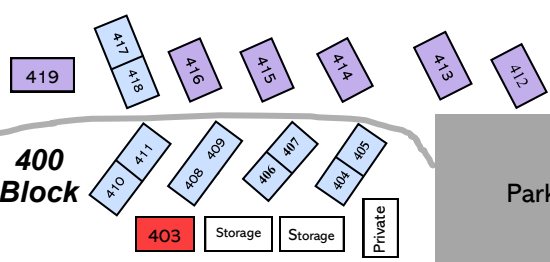

- Deluxe Cottages
- Kingsriter Retreat Center
- Lakeview Center Dorm Suites
- Duplex
- Legacy Lodge
- Heritage Dorms
- Rustic
- Renovated Rustic
- Age Graded camp extra lodging

Hillcrest Park RV sites 101-185

LGCC RV SITES- 1-69

400 Block

Executive Cottage/
Leadership Lodge

300 Block

200 Block

100 Block

Playground

North
South
Cherry Cottages

Pickle Ball Courts

Land Blob

Volleyball

500 Block

Worship Center

Gym

Pond

Lakeview Center

Beach

Welcome Center
Office & Gift Shop

Dining Hall & Event Center

Dining Hall Entrance

Birch Avenue

Main Entrance

Parking

Parking