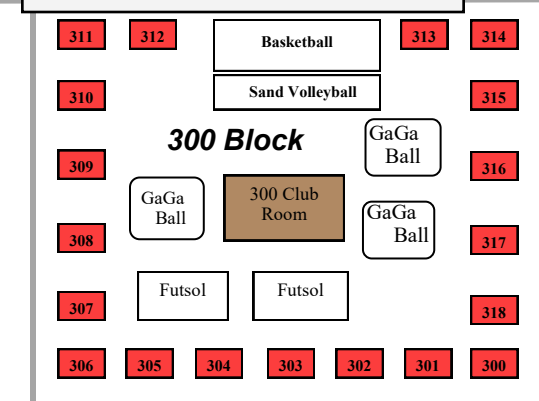

- Deluxe Cottages
- Kingsriter Retreat Center
- Lakeview Center Dorm Suites
- Duplex
- Legacy Lodge
- Heritage Dorms
- Rustic
- Renovated Rustic
- Age Graded camp extra lodging

Hillcrest Park RV sites 101-185

LGCC RV SITES- 1-69

400 Block

Executive Cottage/
Leadership Lodge

300 Block

200 Block

100 Block

Playground

North
South
Cherry Cottages

- Lower Level
- Geneva Java
- Rec Room
- Heritage Mtg Room
- Fireside Room
- The Oasis

No Parking

Lake Geneva

- Event Center Entrance
- Le Homme Dieu,
- Carlos/Darling & Geneva Commons Meeting Rooms
- Victoria Boardroom

Beach

Welcome Center
Office & Gift Shop

Dining Hall & Event Center

Dining Hall Entrance

Birch Avenue

Main Entrance

Parking

Parking