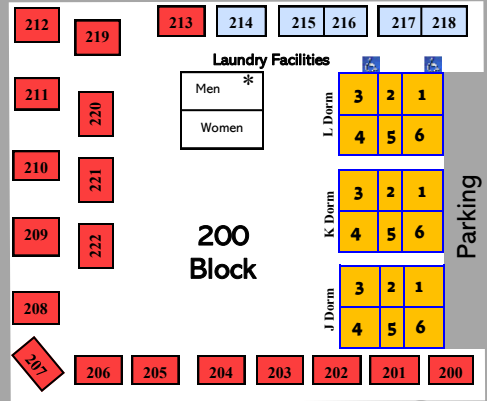

- Deluxe Cottages
- Kingsriter Retreat Center
- Lakeview Center Dorm Suites
- Duplex
- Legacy Lodge
- Heritage Dorms
- Rustic
- Renovated Rustic
- Age Graded camp extra lodging

Hillcrest Park RV sites 101-185

LGCC RV SITES- 1-69

400 Block

Executive Cottage/
Leadership Lodge

300 Block

200 Block

100 Block

Playground

North
South
Cherry Cottages

Private Home

18
17
16
Lake Geneva

Tunnel to WEST Campus:

- Nature Trail
- Soccer Field
- 600 Block Rustic Cabins & Tent Sites
- Bon Fire Amphitheatre
- BRIDGE SHOP
- Obstacle Course
- Nerf Zone
- Scruffy Woods
- Disk Golf
- Laser Tag

Pickle Ball Courts

Land Blob

Volleyball

500 Block

Worship Center

Gym

Pond

Lakeview Center