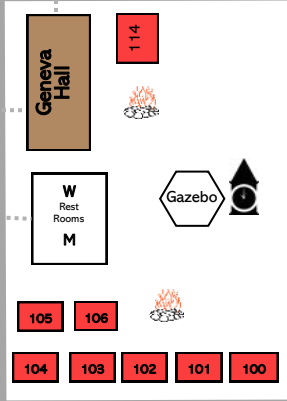

- Deluxe Cottages
- Kingsriter Retreat Center
- Lakeview Center Dorm Suites
- Duplex
- Legacy Lodge
- Heritage Dorms
- Rustic
- Renovated Rustic
- Age Graded camp extra lodging

Hillcrest Park RV sites 101-185

LGCC RV SITES- 1-69

400 Block

Executive Cottage/
Leadership Lodge

300 Block

200 Block

100 Block

Playground

North
South
Cherry Cottages