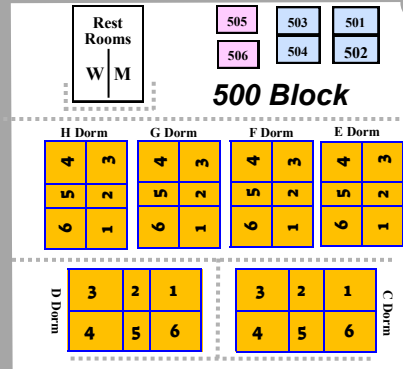

LGCC RV SITES- 1-69

400 Block

Executive Cottage/
Leadership Lodge

300 Block

200 Block

100 Block

Playground

North
South
Cherry Cottages

Private Home

18
17
16
Lake Geneva

Tunnel to WEST Campus:

- Nature Trail
- Soccer Field
- 600 Block Rustic Cabins & Tent Sites
- Bon Fire Amphitheatre
- BRIDGE SHOP
- Obstacle Course
- Nerf Zone
- Scruffy Woods
- Disk Golf
- Laser Tag

Pickle Ball Courts

Land Blob

Volleyball

500 Block

Worship Center

Gym

Pond

Lakeview Center

- Lower Level
- Geneva Java
- Rec Room
- Heritage Mtg Room
- Fireside Room
- The Oasis

No Parking

Lake Geneva

- Event Center Entrance
- Le Homme Dieu,
- Carlos/Darling & Geneva Commons Meeting Rooms
- Victoria Boardroom